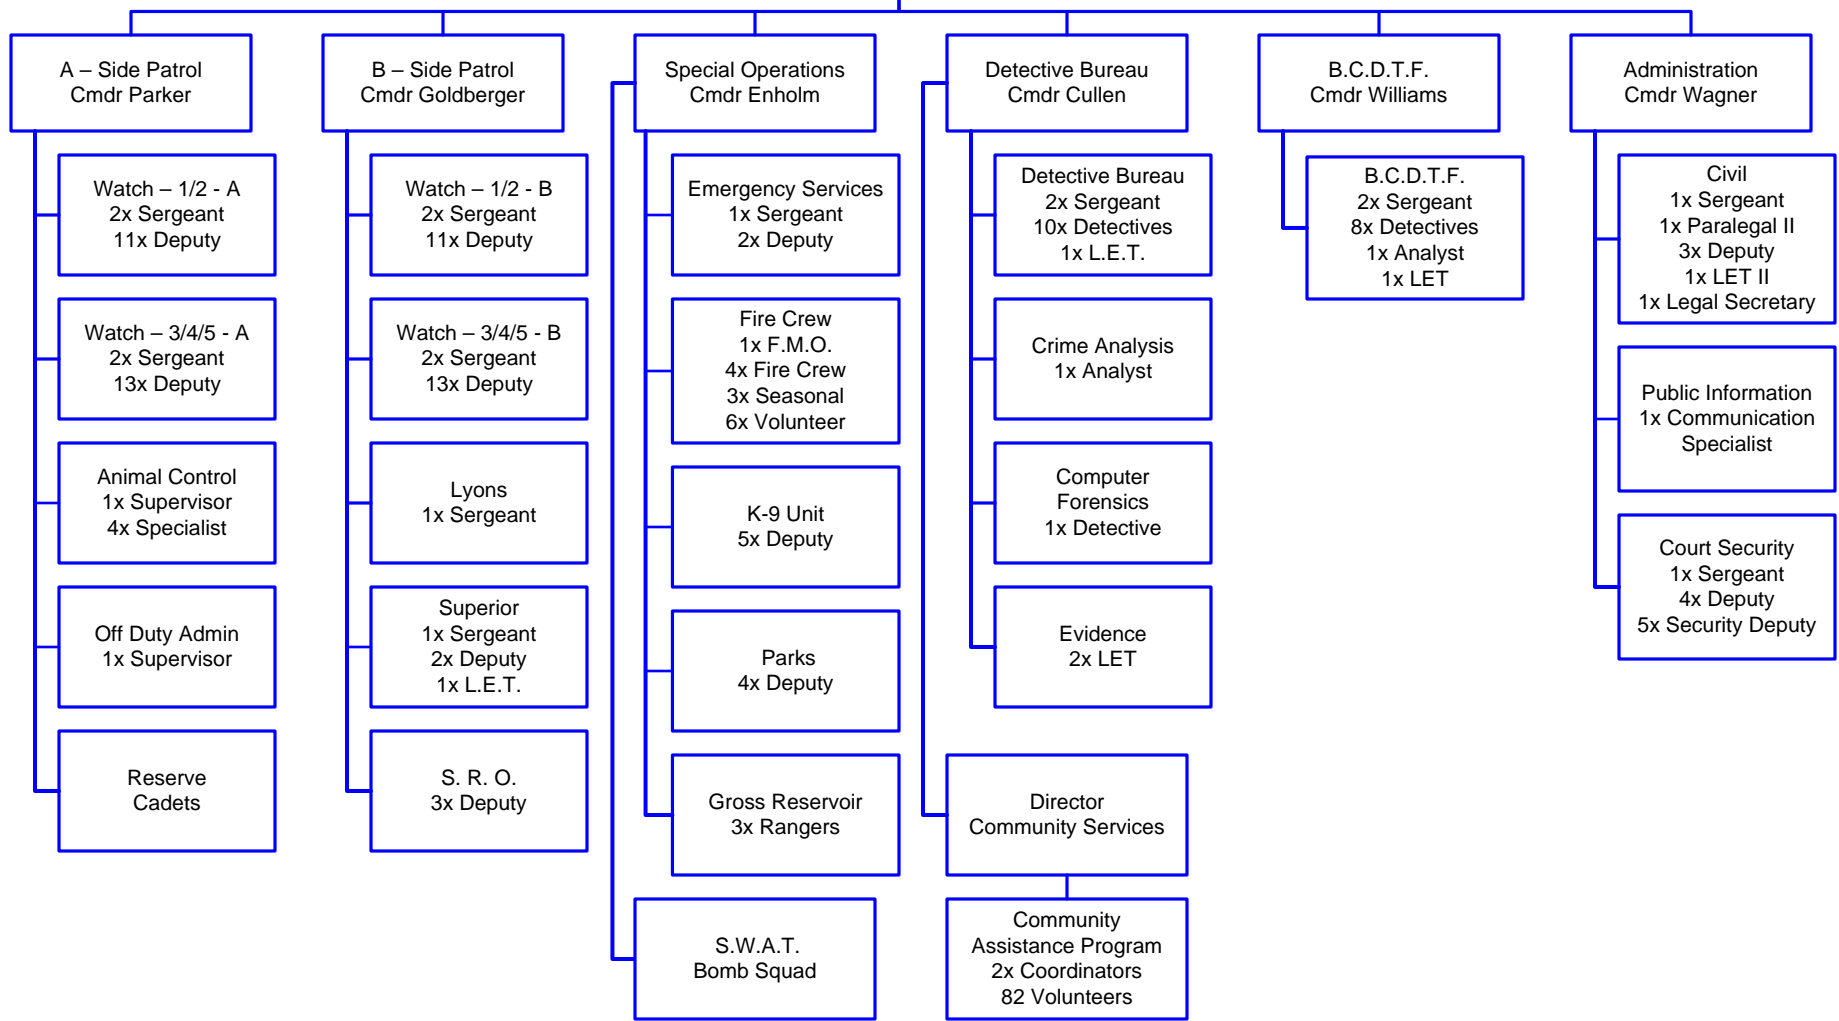

**Operations Division
DC Sullenberger**

Boulder County Sheriff Operations Organization Chart