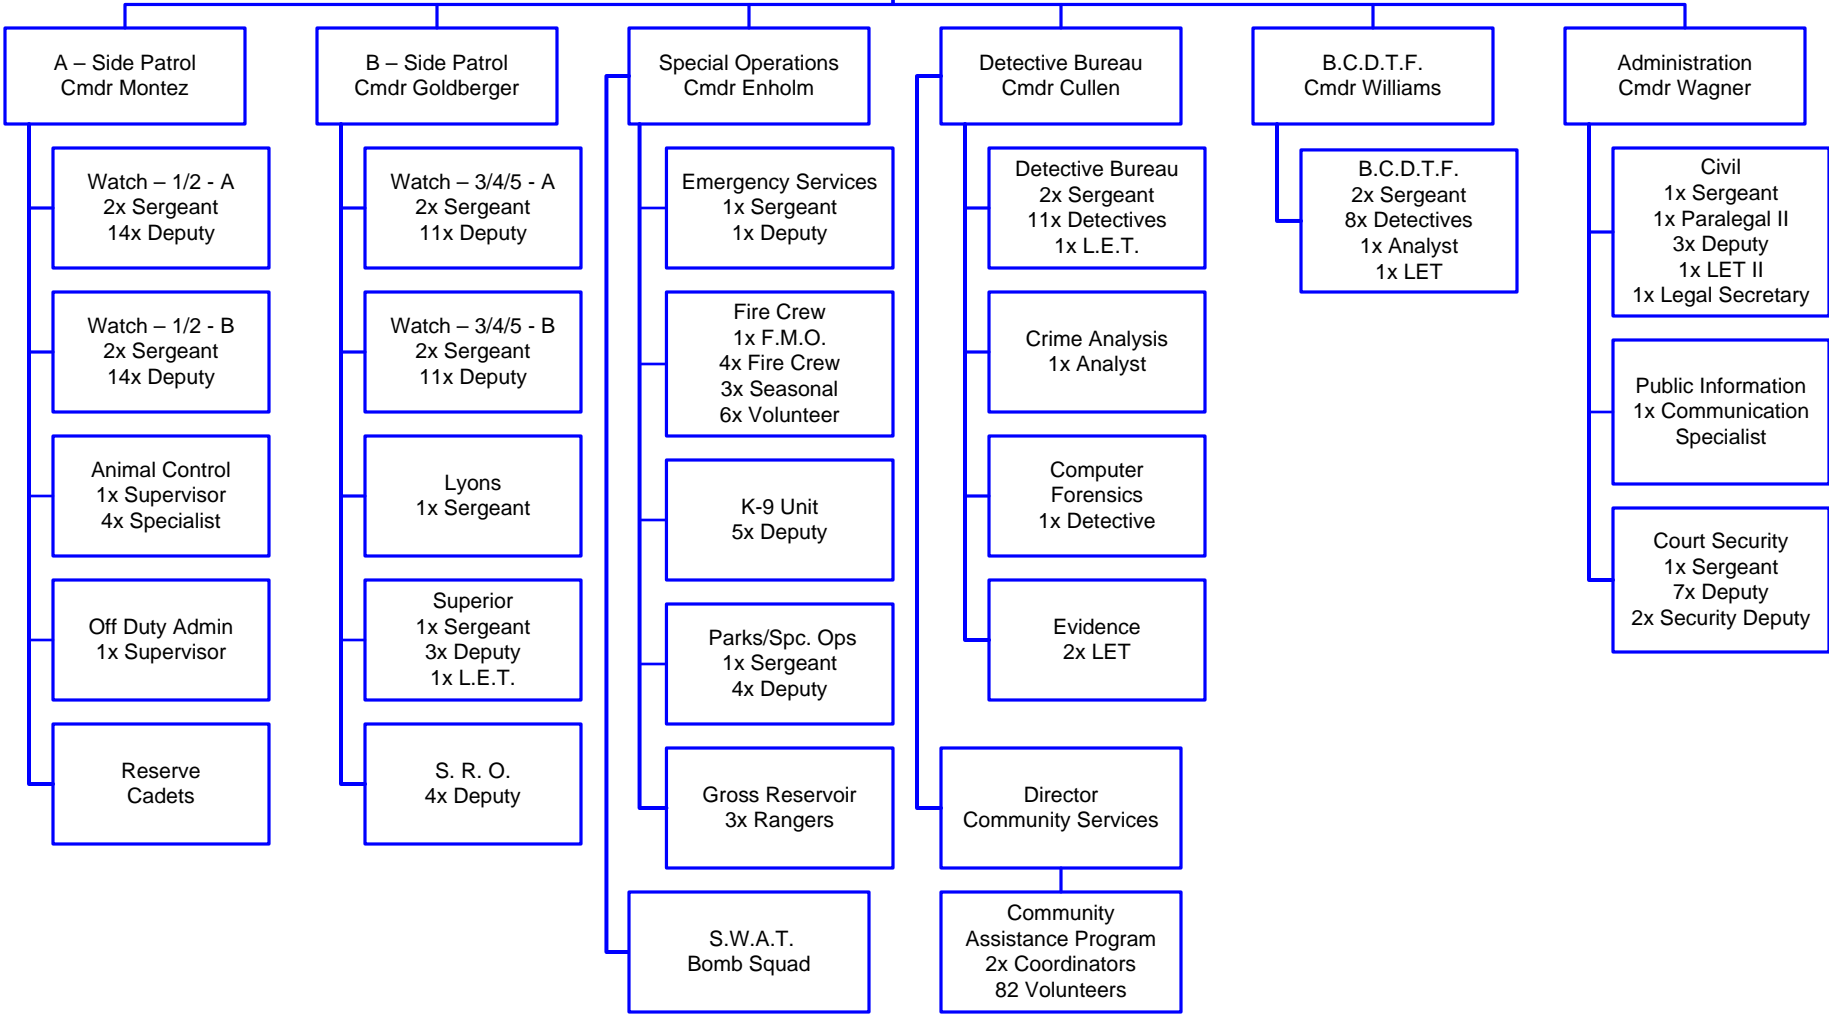

**Operations
Division**

**Division Chief
Sullenberger**

Boulder County Sheriff Operations Organization Chart