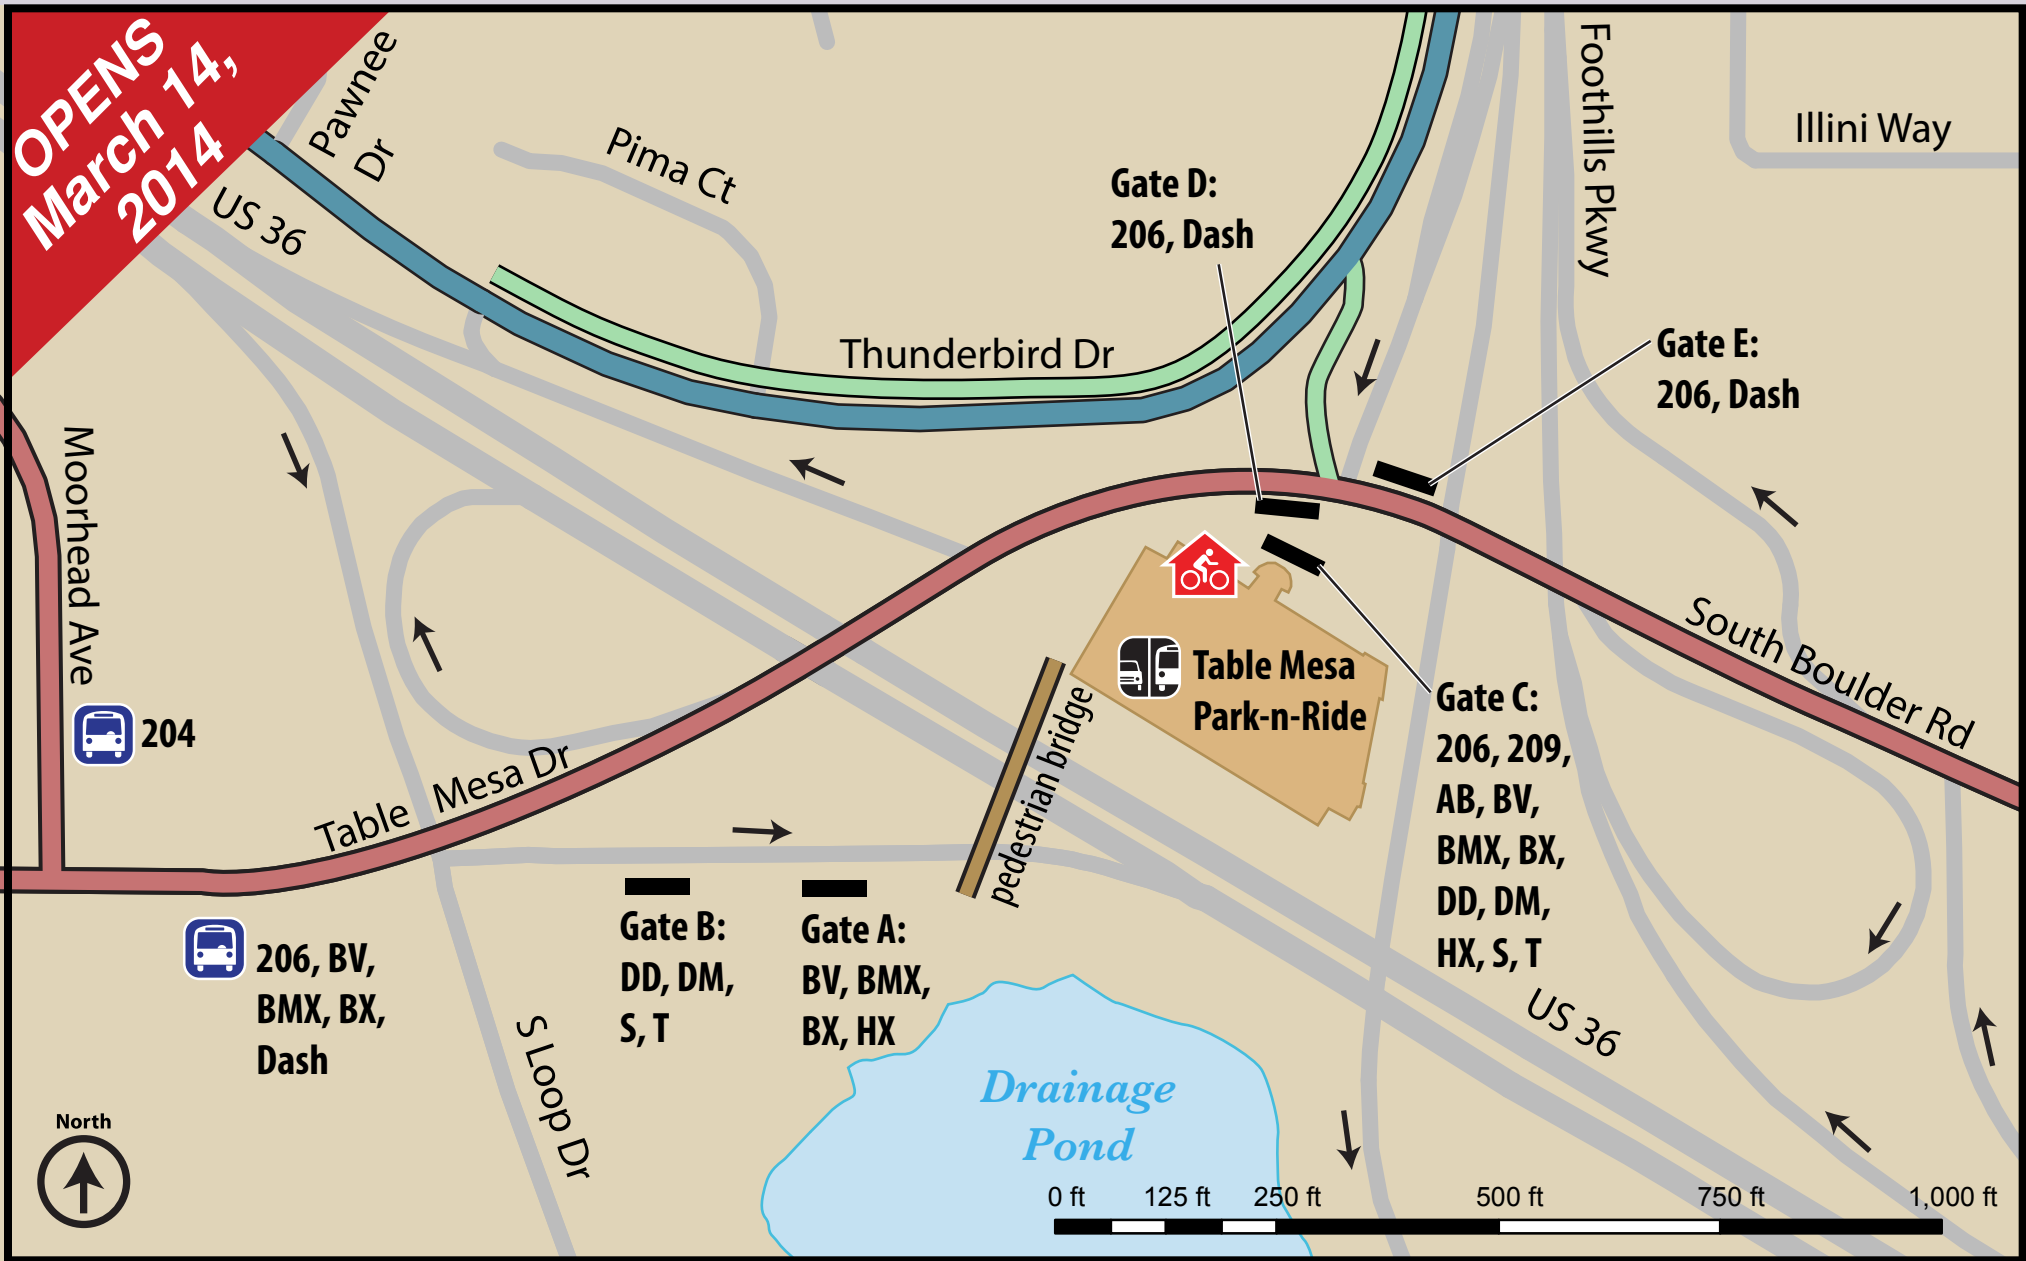

**OPENS
March 14,
2014**

Bus \leftrightarrow Bike Shelter

**Table Mesa Park-n-Ride:
South Boulder**

busthenbike.com