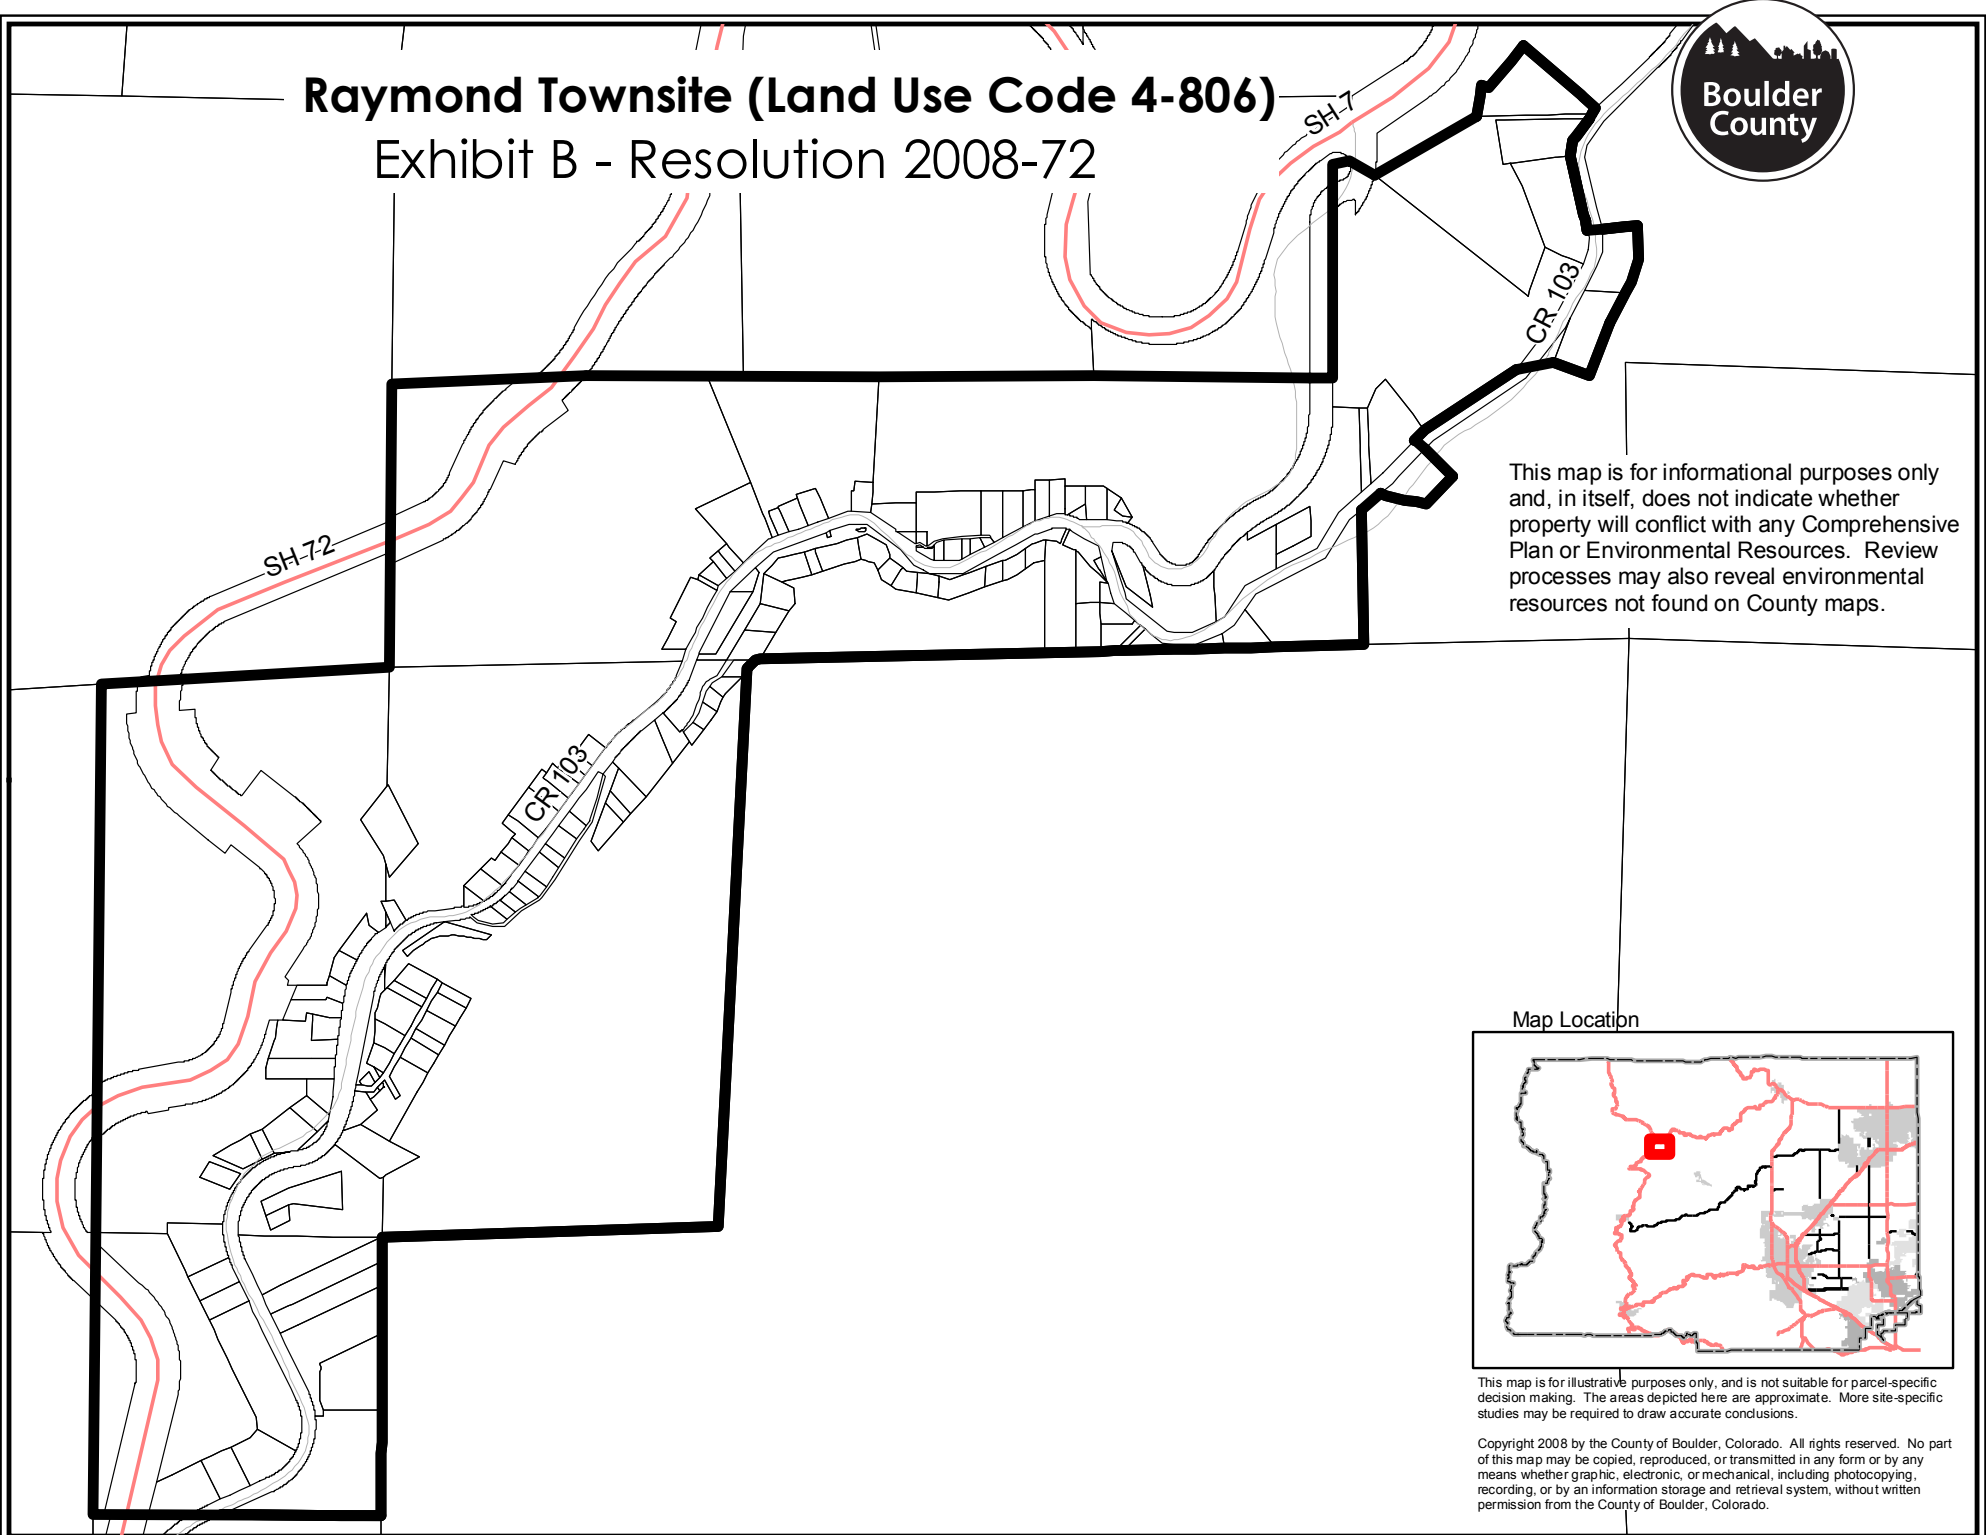

Raymond Townsite (Land Use Code 4-806)

Exhibit B - Resolution 2008-72

This map is for informational purposes only and, in itself, does not indicate whether property will conflict with any Comprehensive Plan or Environmental Resources. Review processes may also reveal environmental resources not found on County maps.

Map Location

This map is for illustrative purposes only, and is not suitable for parcel-specific decision making. The areas depicted here are approximate. More site-specific studies may be required to draw accurate conclusions.