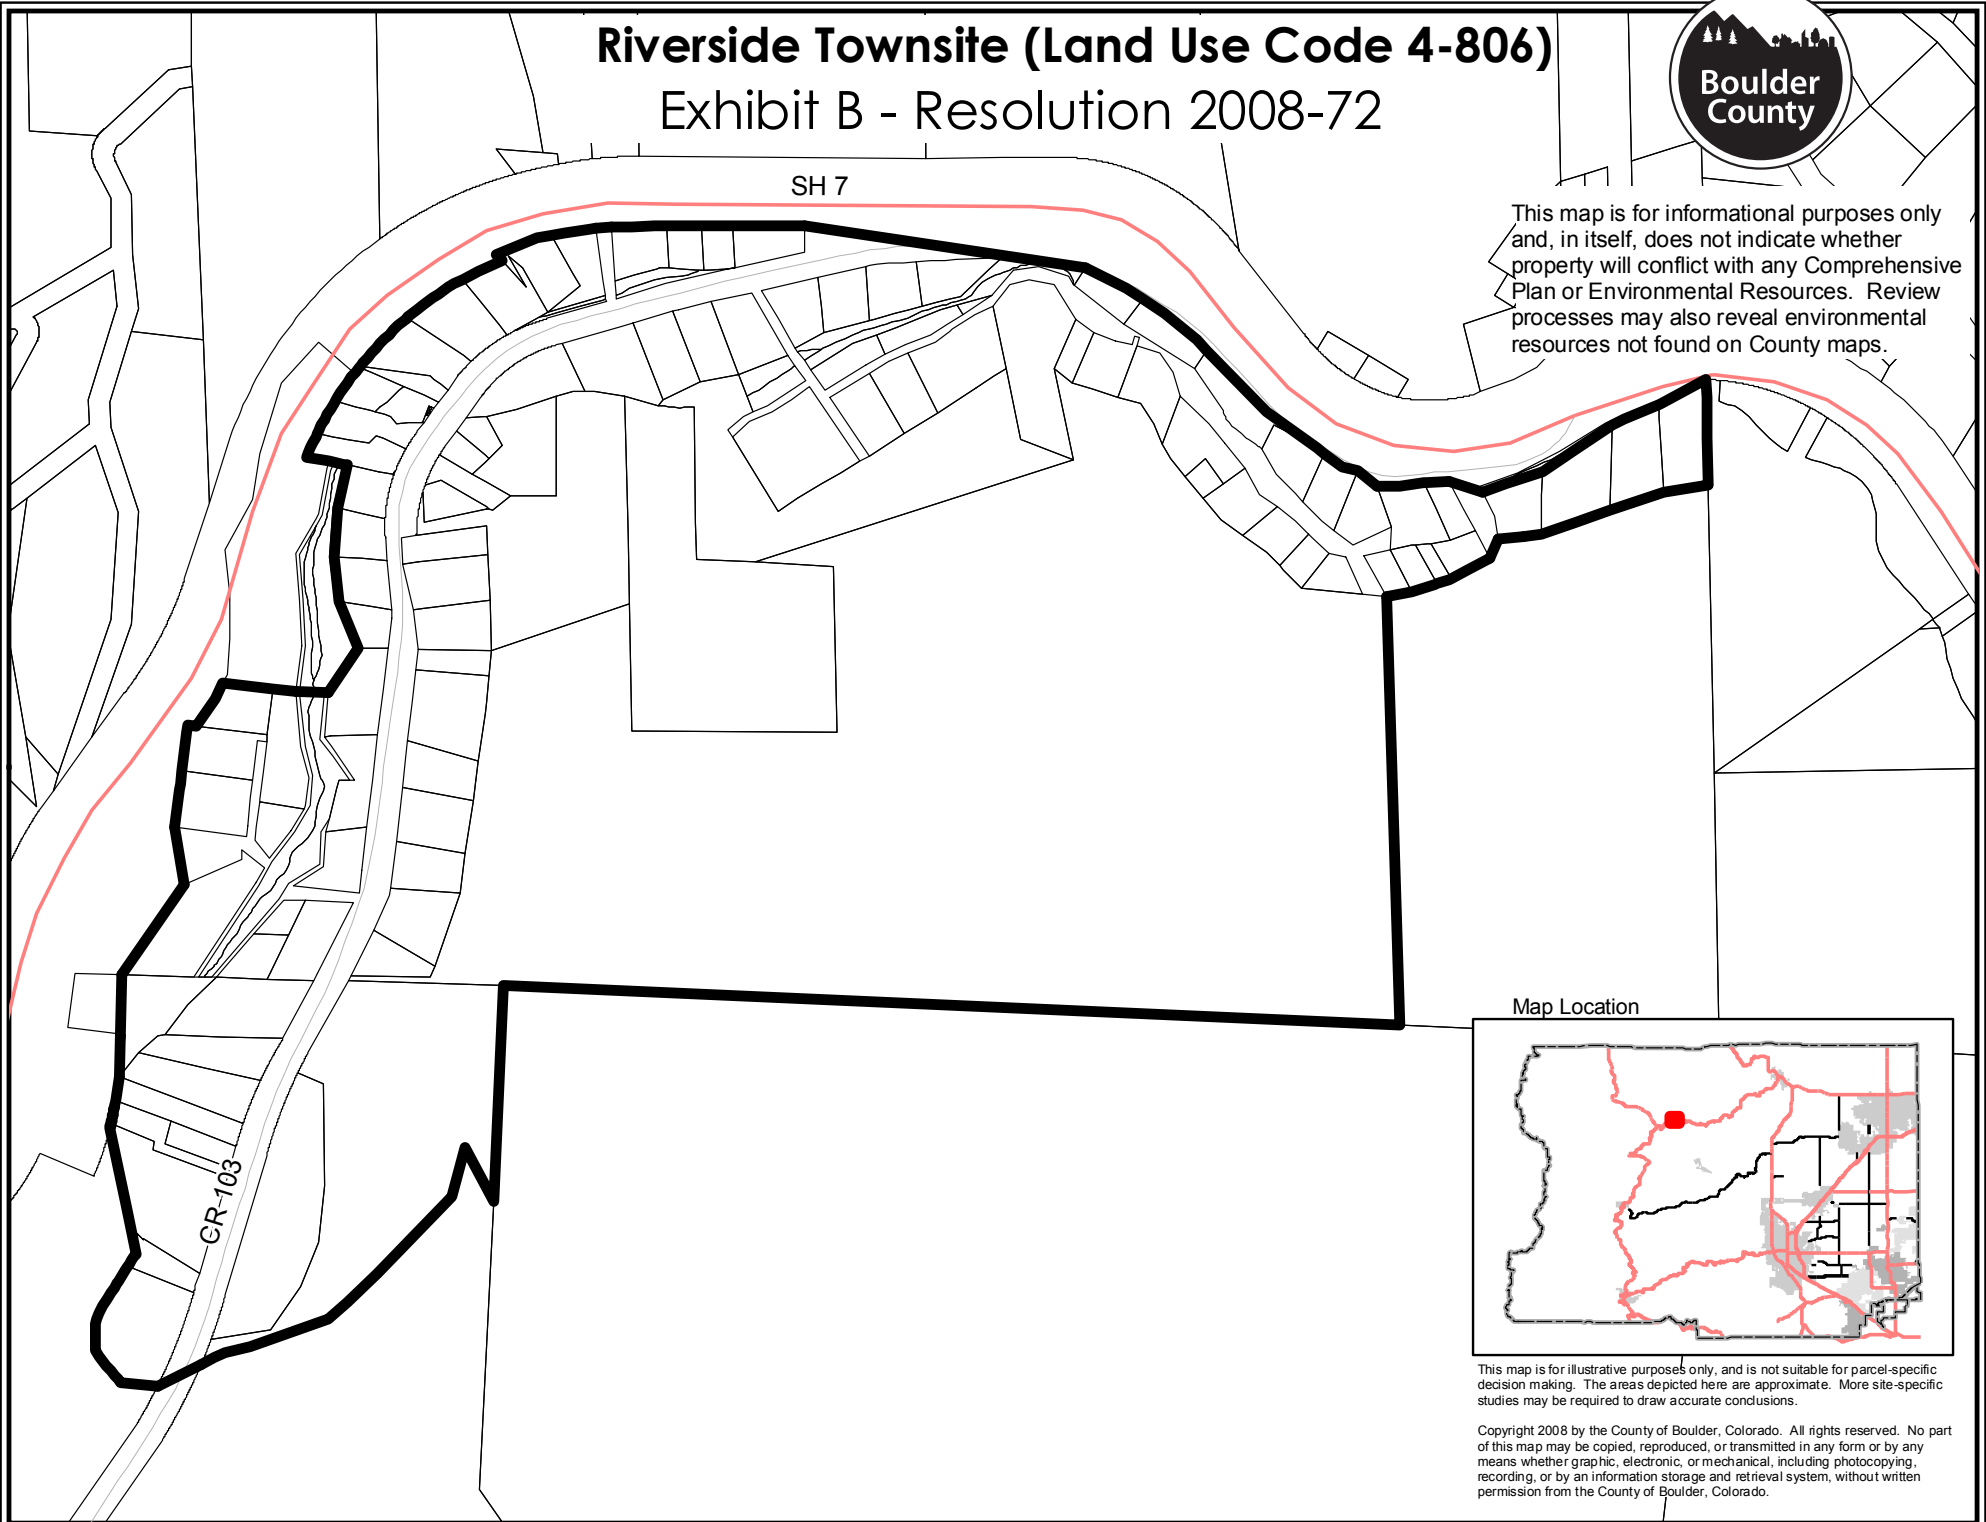

# Riverside Townsite (Land Use Code 4-806)

## Exhibit B - Resolution 2008-72

This map is for informational purposes only and, in itself, does not indicate whether property will conflict with any Comprehensive Plan or Environmental Resources. Review processes may also reveal environmental resources not found on County maps.

Map Location

This map is for illustrative purposes only, and is not suitable for parcel-specific decision making. The areas depicted here are approximate. More site-specific studies may be required to draw accurate conclusions.