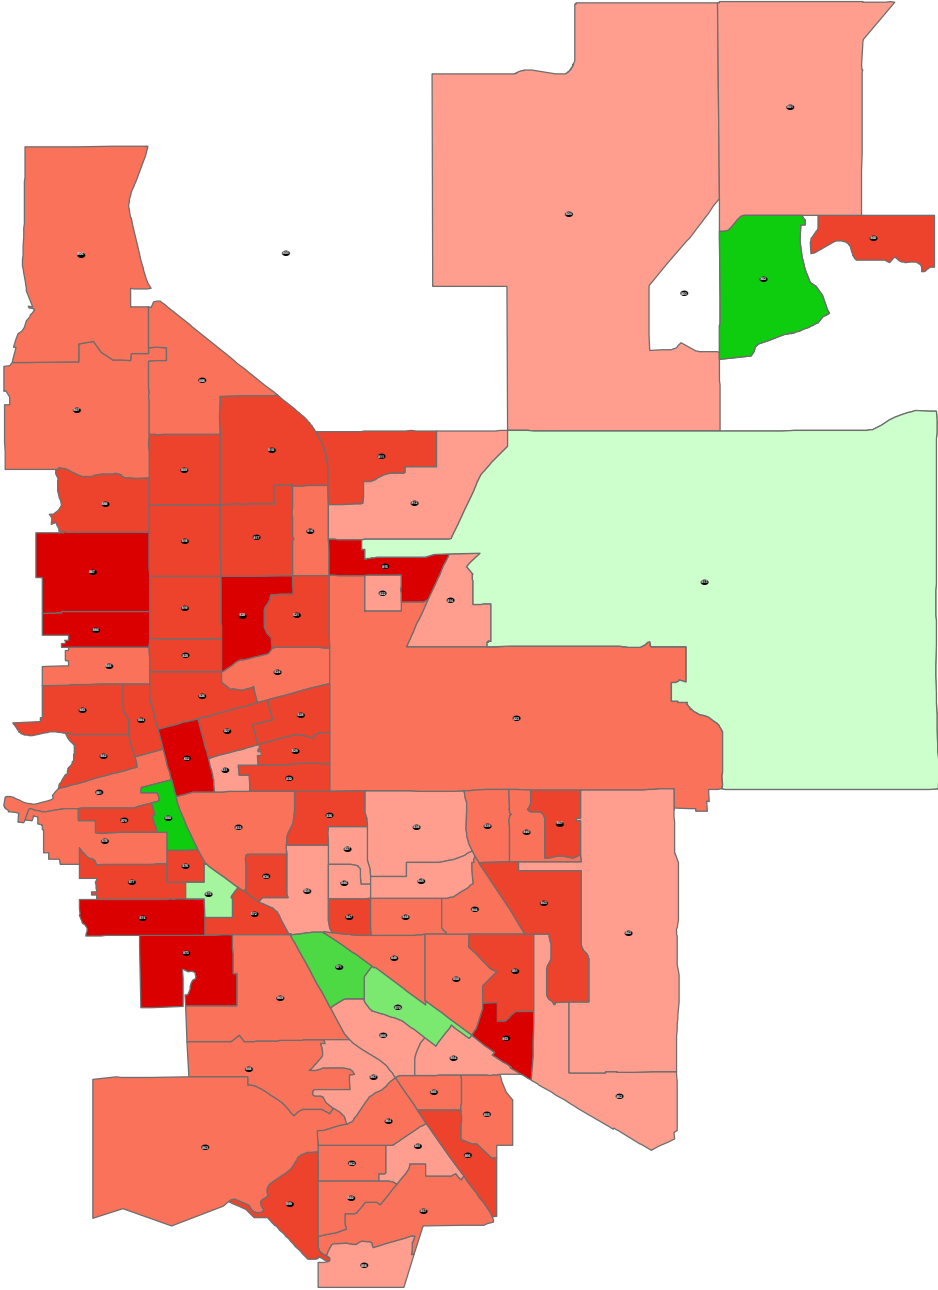

Boulder County Coordinated Election 2015 - Turnout by Precinct

86,690 Total Votes - Final Results

0 1.25 2.5 5 7.5 10 Miles

Boulder County Coordinated Election 2015 -City of Boulder Ballot Question No. 300

28,894 Total Votes - Final Results

0 0.475 0.95 1.9 2.85 3.8 Miles

Boulder County Coordinated Election 2015 -City of Boulder Ballot Question No. 301

28,818 Total Votes - Final Results

Boulder County Coordinated Election 2015 - Proposition BB

85,028 Total Votes - Final Results