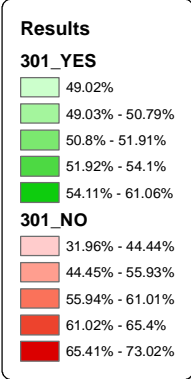

Boulder County Coordinated Election 2015 - Turnout by Precinct

86,690 Total Votes - Final Results

0 1.25 2.5 5 7.5 10 Miles

Boulder County Coordinated Election 2015 -City of Boulder Ballot Question No. 300

28,894 Total Votes - Final Results

0 0.475 0.95 1.9 2.85 3.8 Miles

Boulder County Coordinated Election 2015 -City of Boulder Ballot Question No. 301

28,818 Total Votes - Final Results

Boulder County Coordinated Election 2015 - Proposition BB