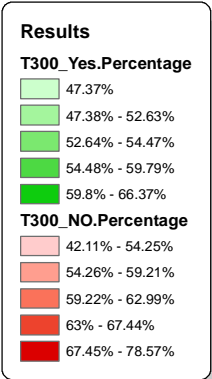

Boulder County Coordinated Election 2015 - Turnout by Precinct

86,690 Total Votes - Final Results

0 1.25 2.5 5 7.5 10 Miles

Boulder County Coordinated Election 2015 -City of Boulder Ballot Question No. 300

28,894 Total Votes - Final Results

0 0.475 0.95 1.9 2.85 3.8 Miles

Boulder County Coordinated Election 2015 -City of Boulder Ballot Question No. 301

28,818 Total Votes - Final Results

Boulder County Coordinated Election 2015 - Proposition BB