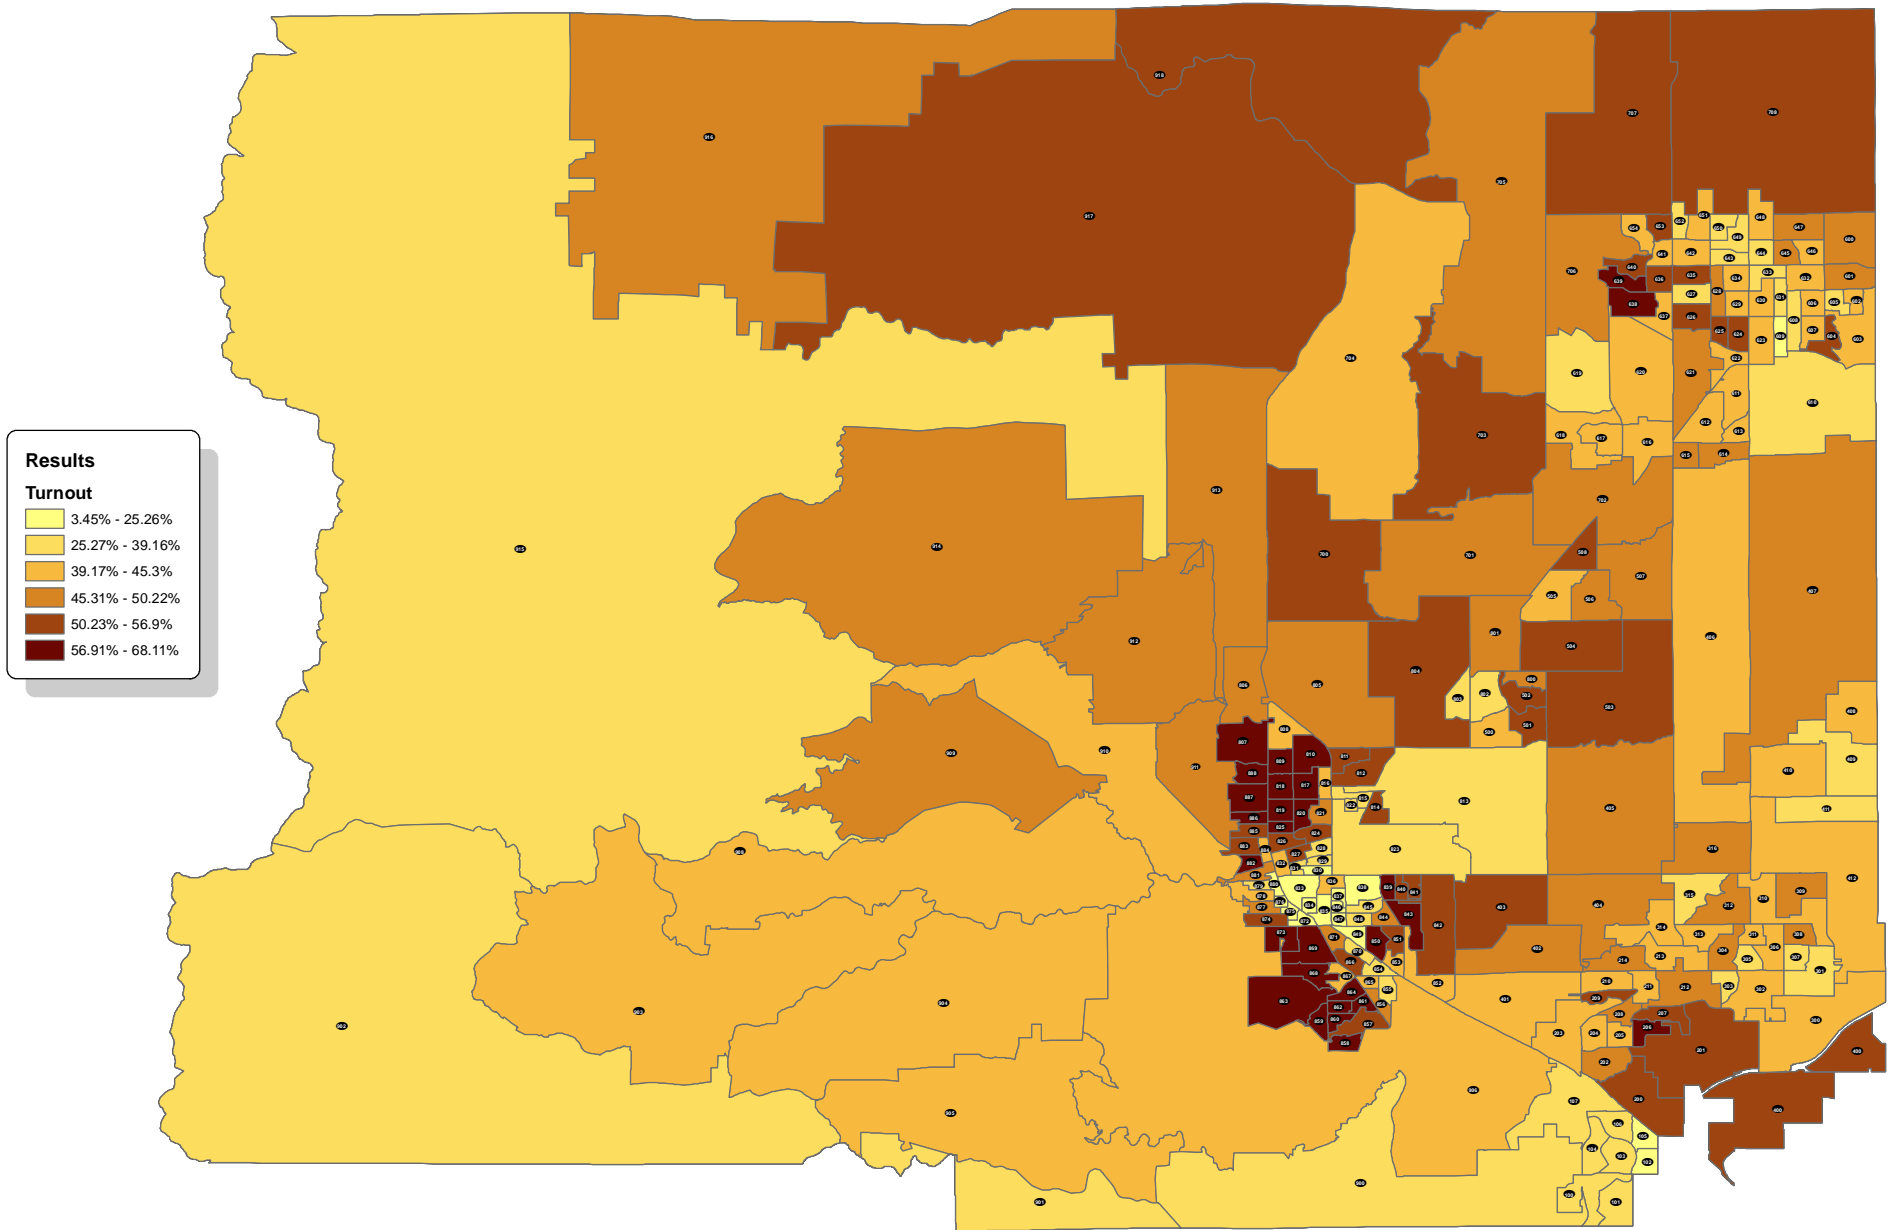

Boulder County Coordinated Election 2015 - Turnout by Precinct

86,690 Total Votes - Final Results

0 1.25 2.5 5 7.5 10 Miles

Boulder County Coordinated Election 2015 -City of Boulder Ballot Question No. 300

28,894 Total Votes - Final Results

0 0.475 0.95 1.9 2.85 3.8 Miles

Boulder County Coordinated Election 2015 -City of Boulder Ballot Question No. 301

28,818 Total Votes - Final Results

Boulder County Coordinated Election 2015 - Proposition BB

85,028 Total Votes - Final Results