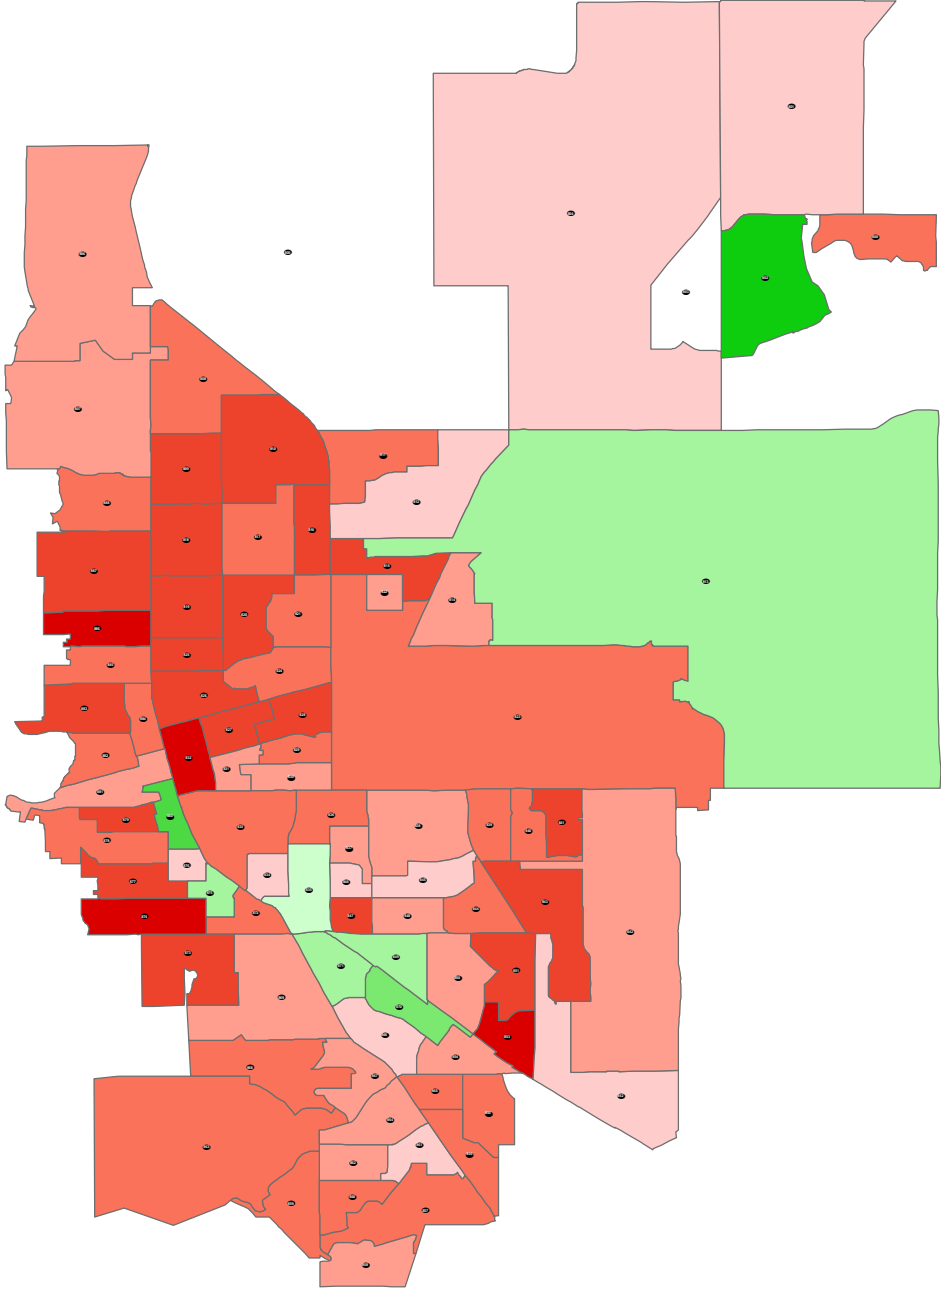

Boulder County Coordinated Election 2015 - Turnout by Precinct

86,690 Total Votes - Final Results

0 1.25 2.5 5 7.5 10 Miles

Boulder County Coordinated Election 2015 -City of Boulder Ballot Question No. 300

28,894 Total Votes - Final Results

0 0.475 0.95 1.9 2.85 3.8 Miles

Boulder County Coordinated Election 2015 -City of Boulder Ballot Question No. 301

28,818 Total Votes - Final Results

Boulder County Coordinated Election 2015 - Proposition BB

85,028 Total Votes - Final Results