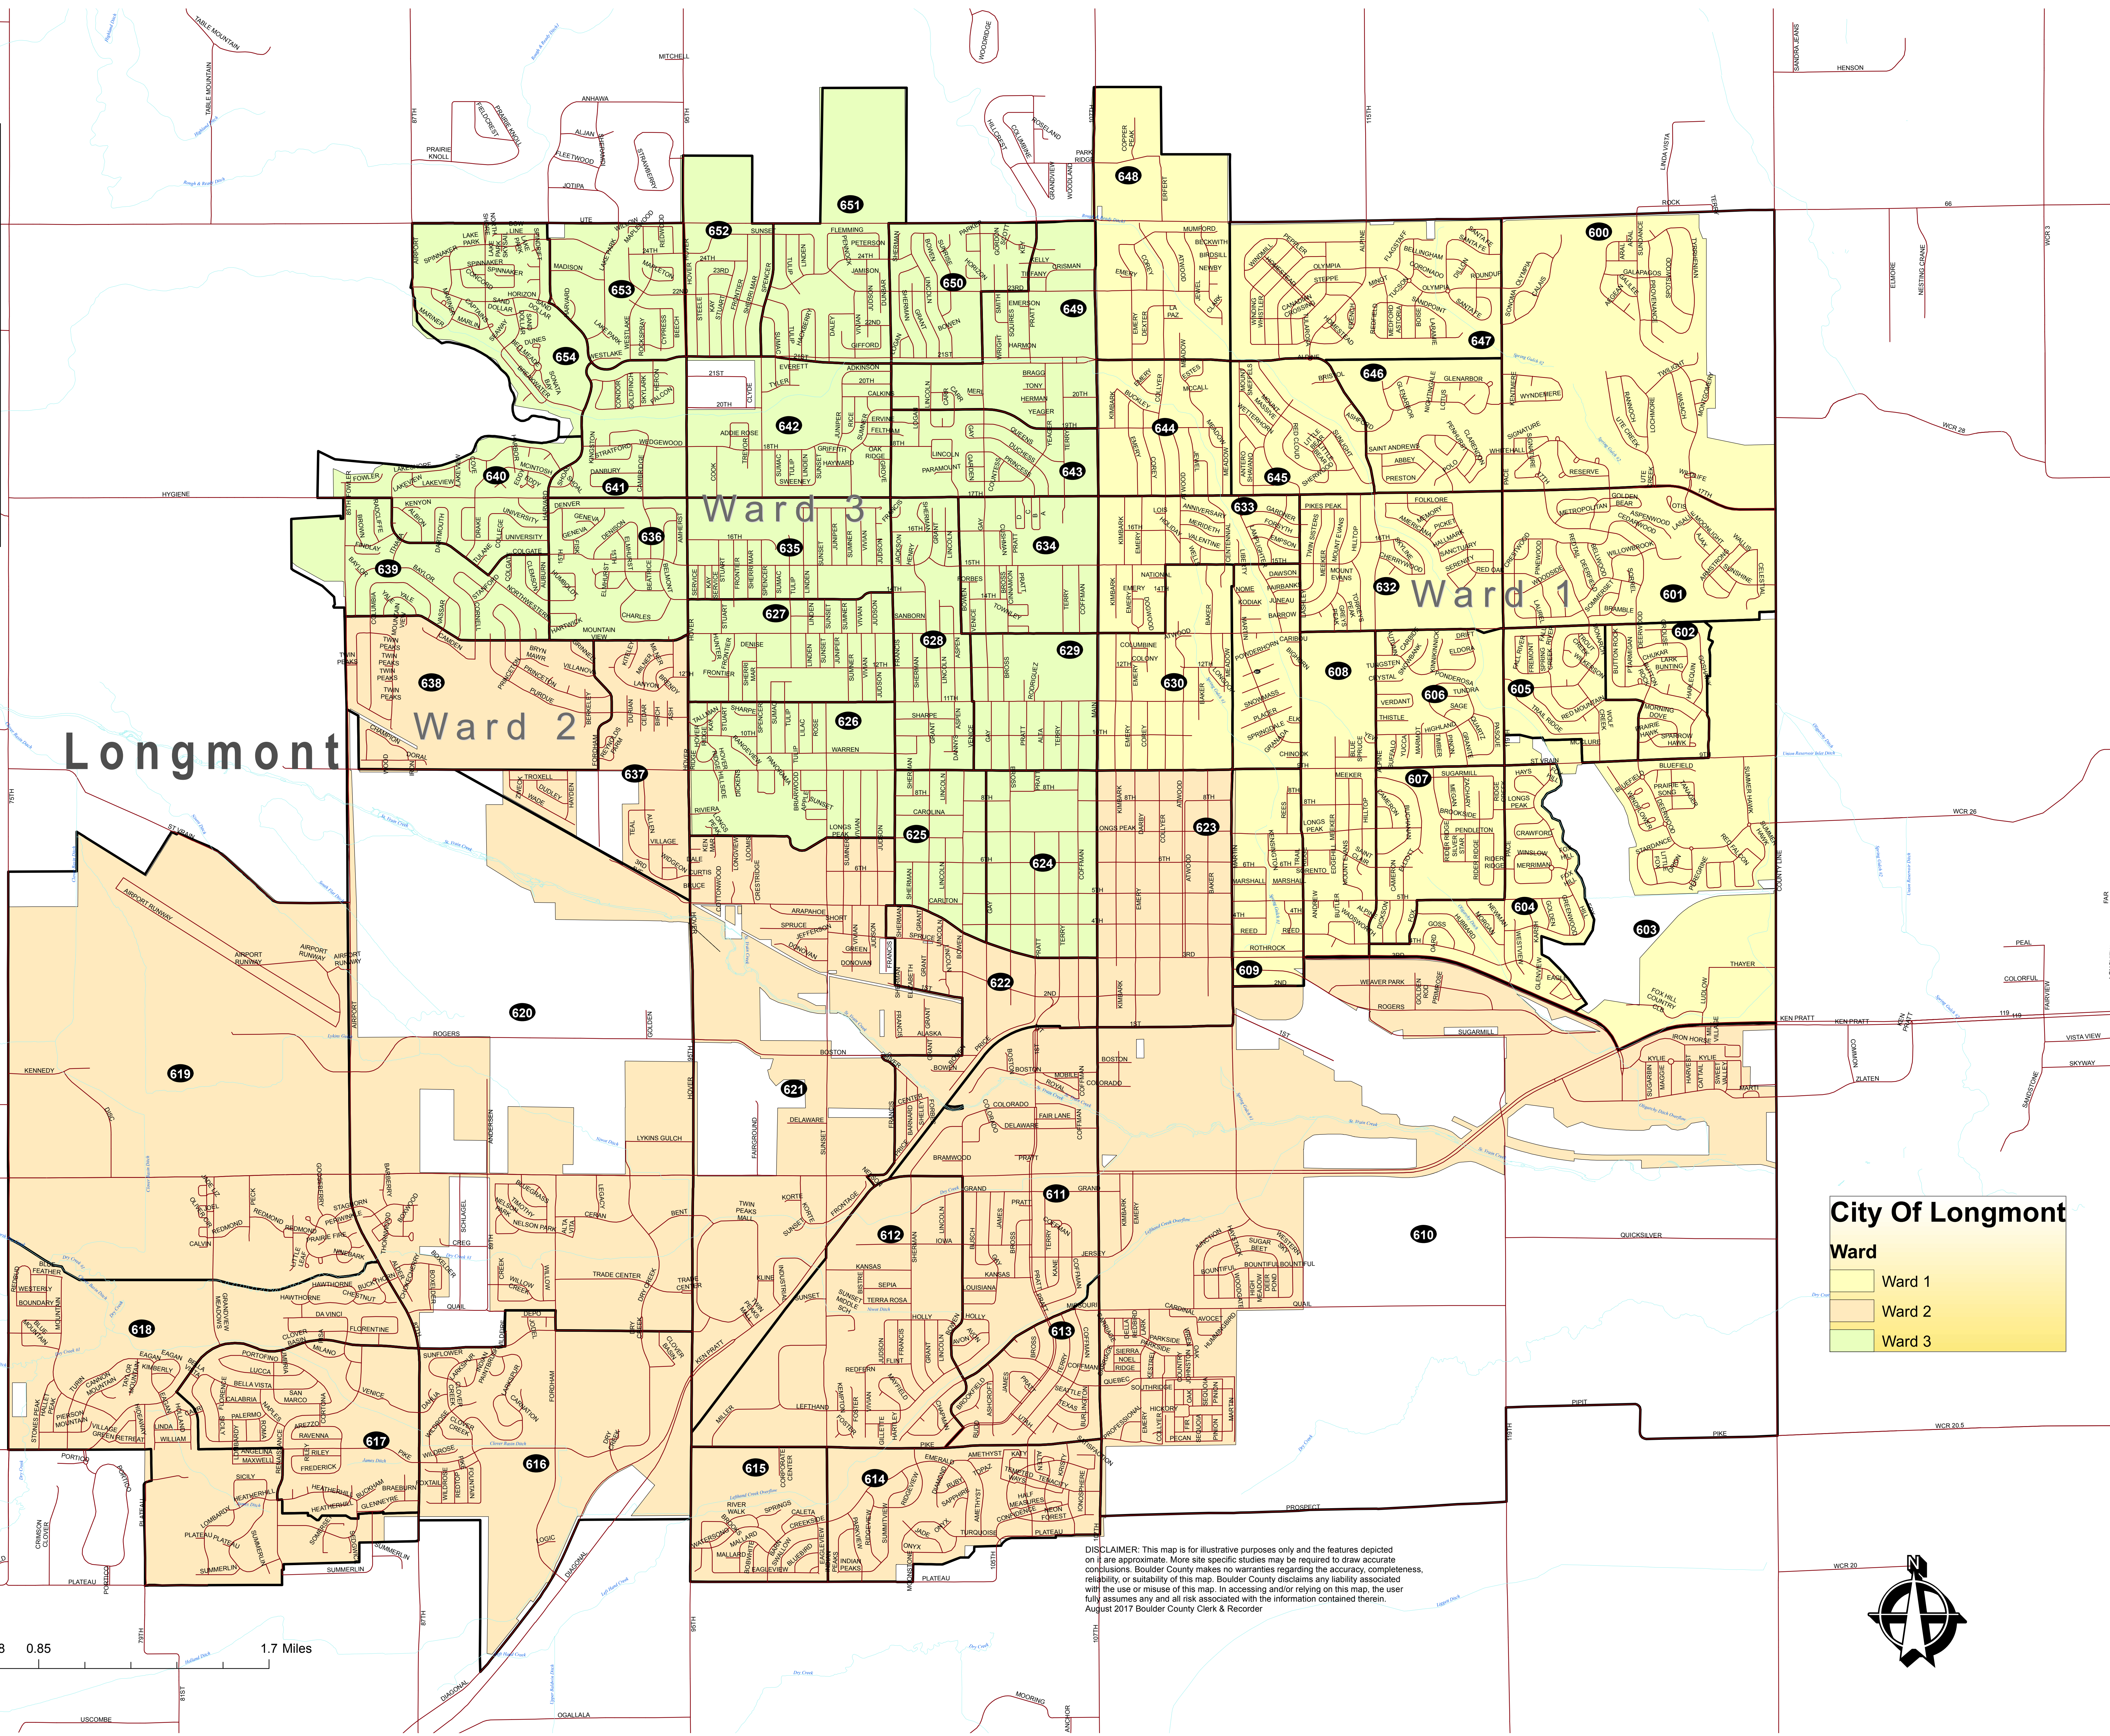

Boulder County Precincts - City of Longmont

City Of Longmont

Ward

- Ward 1
- Ward 2
- Ward 3