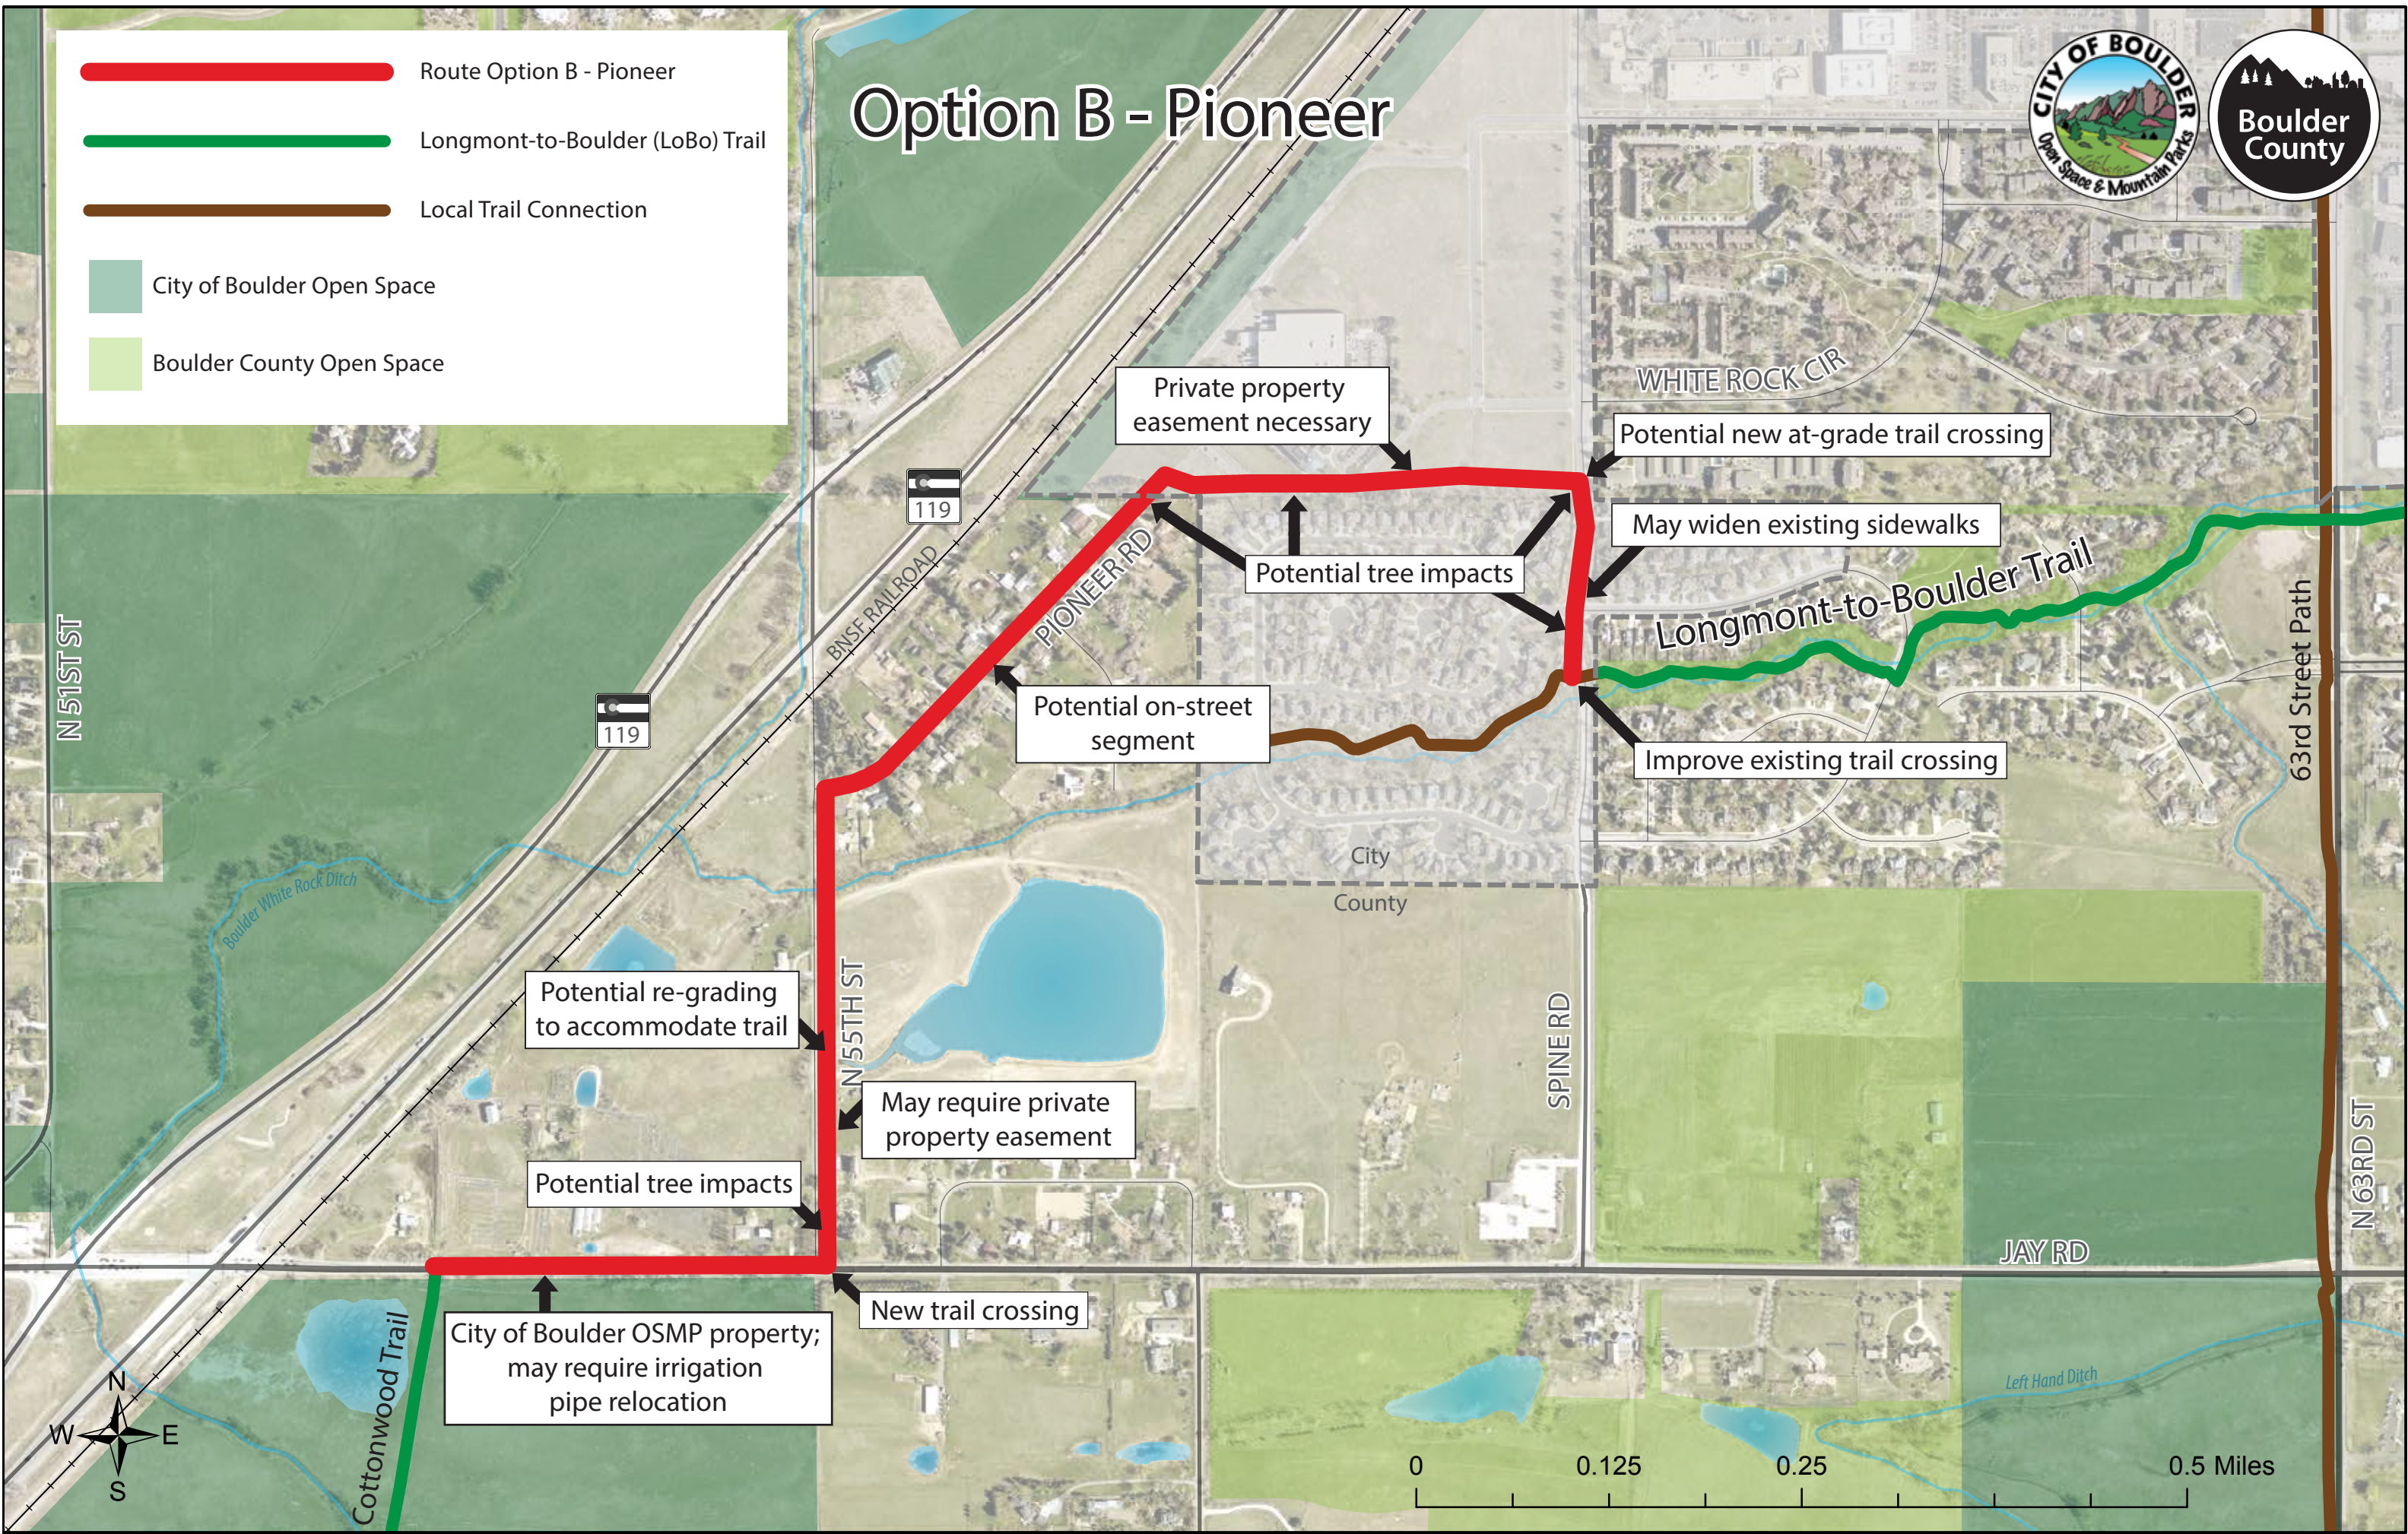

Option B - Pioneer

-  Route Option B - Pioneer
-  Longmont-to-Boulder (LoBo) Trail
-  Local Trail Connection
-  City of Boulder Open Space
-  Boulder County Open Space

Private property easement necessary

Potential new at-grade trail crossing

May widen existing sidewalks

Potential tree impacts

Longmont-to-Boulder Trail

Potential on-street segment

Improve existing trail crossing

Potential re-grading to accommodate trail

May require private property easement

Potential tree impacts

City of Boulder OSMP property; may require irrigation pipe relocation

New trail crossing

0 0.125 0.25 0.5 Miles