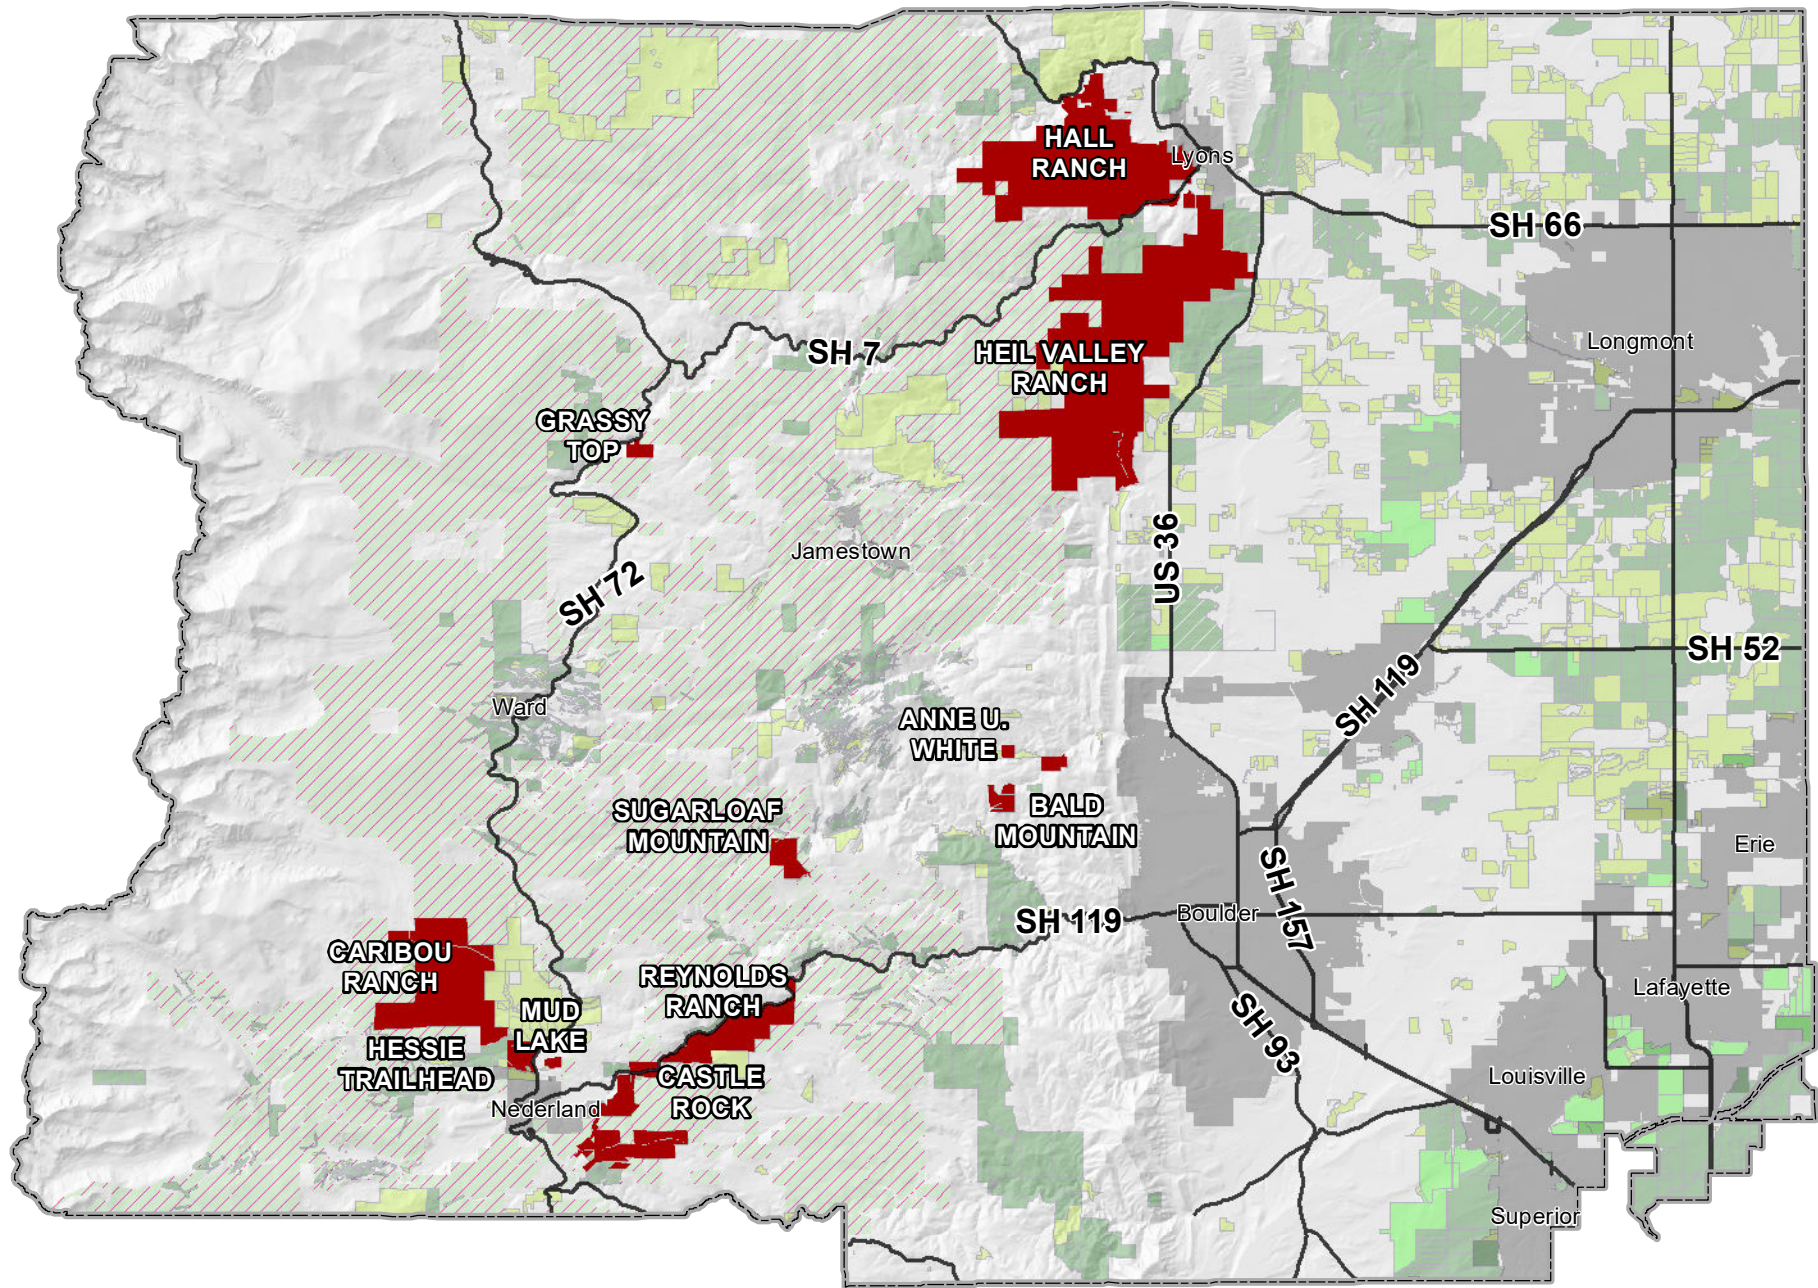

Property Closures

2020

BCPOS Closure

USFS Closure

— Roadway

Miles