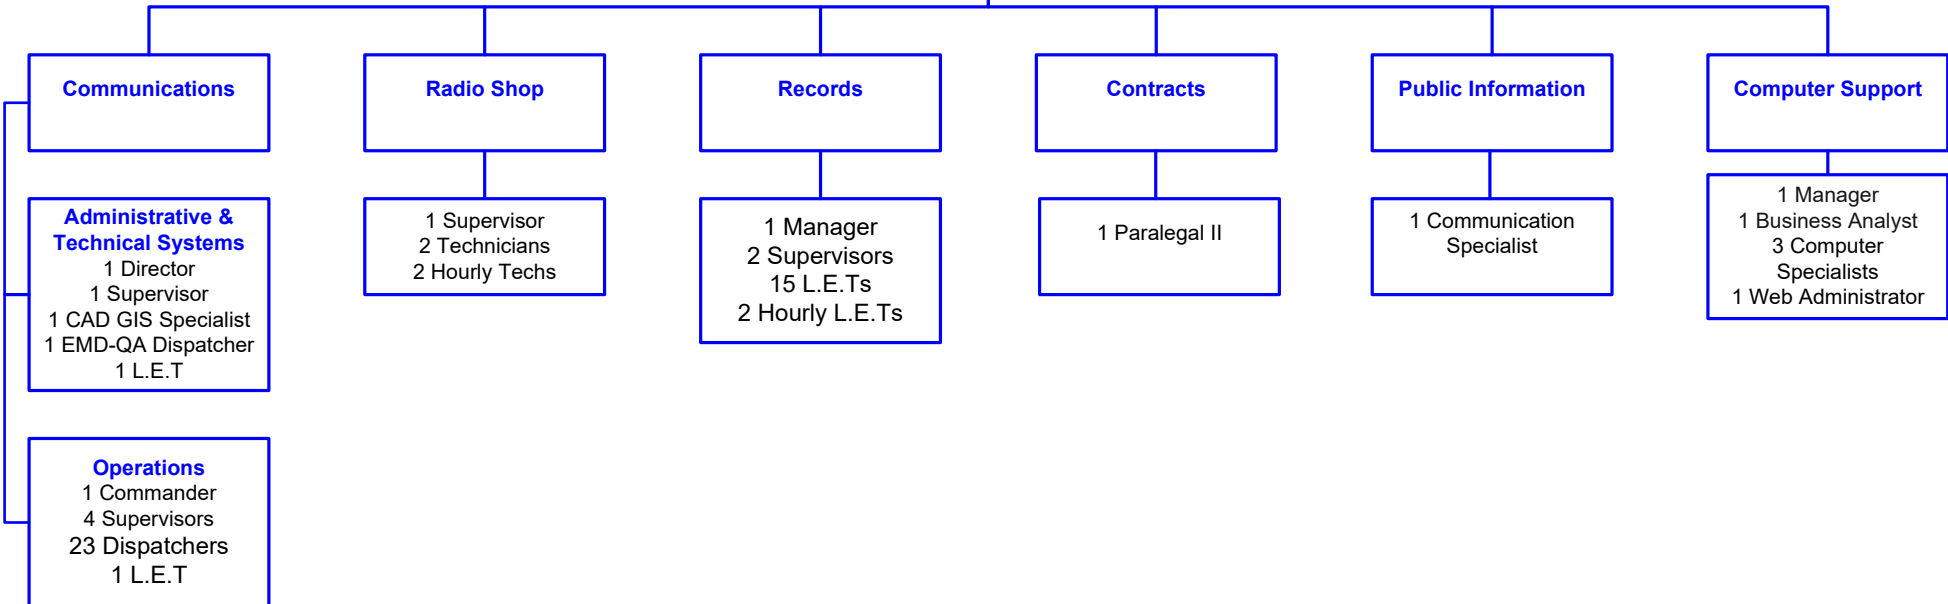

**Division Chief
Curtis Johnson**

CAD - Computer Aided Dispatch
 GIS - Geographic Information System
 LET - Law Enforcement Technician
 QA - Quality Assurance

Boulder County Sheriff Support Services Organization Chart