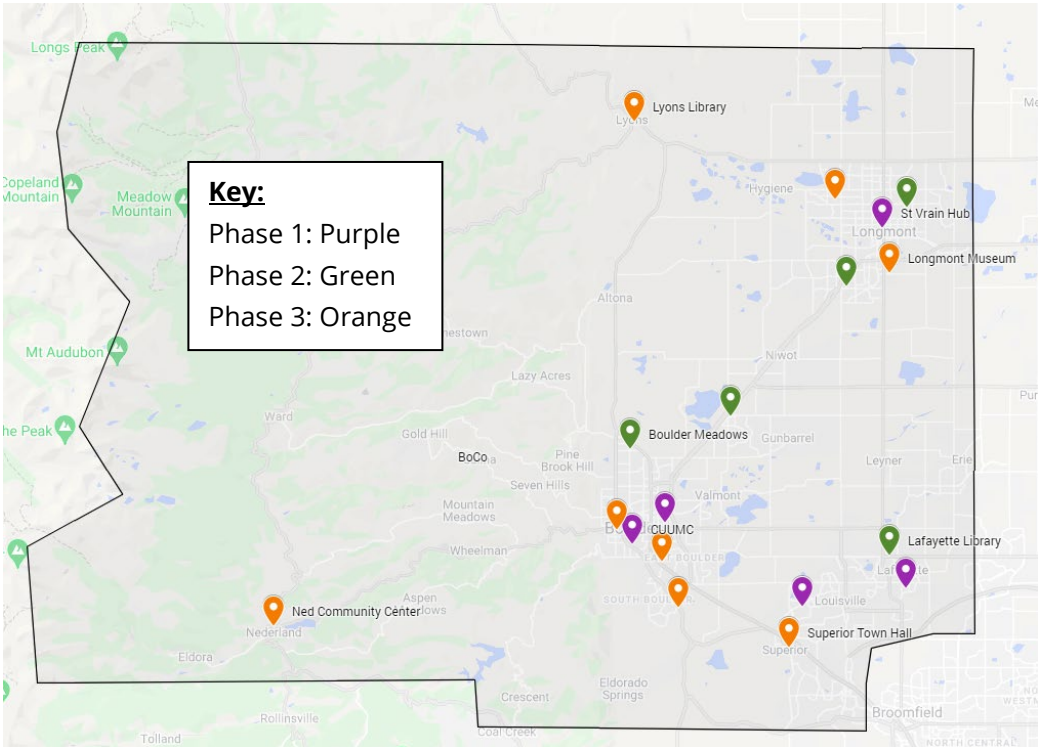

**2022 GENERAL ELECTION
PROPOSED VOTE
CENTERS LOCATIONS
(Voter Service and Polling Center)**

Phase 1: Proposed Locations

Dates & Hours of Operation:

- Mon, Oct 24 – Fri, Oct 28: 8 a.m. – 6 p.m.
- Mon, Oct 31 – Fri, Nov 4: 8 a.m. – 6 p.m.
- Saturday, Nov 5: 9 a.m. – 1 p.m.
- Monday, Nov 7: 8 a.m. – 6 p.m.
- Tuesday, Nov 8 (Election Day): 7 a.m. – 7 p.m.

City	Location	Address
Boulder	Boulder County Clerk & Recorder office	1750 33 rd Street
Boulder	CU Campus – University Memorial Center (UMC)	1669 Euclid Avenue
Lafayette	Southeast County Services Hub	1755 S. Public Road
Longmont	St. Vrain Community Hub	515 Coffman Street
Louisville	Louisville Recreation Center	900 Via Appia Way

Phase 2: Proposed Locations

All of Phase 1 Vote Center locations continue to operate, plus the below Phase 2 locations open.

Dates & Hours of Operation: Friday, Nov 4: 8 a.m. – 6 p.m.
 Saturday, Nov 5: 9 a.m. – 1 p.m.
 Monday, Nov 7: 8 a.m. – 6 p.m.
 Tuesday, Nov 8 (Election Day): 7 a.m. – 7 p.m.

City	Location	Address
Gunbarrel	Hampton Inn	6333 Lookout Road
Lafayette	Lafayette Public Library	775 Baseline Road
Longmont	Front Range Community College – Classroom	2121 Miller Drive
Longmont	Lashley Street Station*	1200 Lashley Street